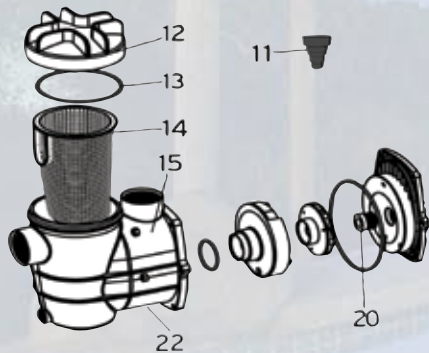

Small Sand Filter & Combo Pack Replacement Parts

		Ref #	Ctn.	Qty.	Retail
B2807	Strainer Lid for B8335	12	1		15.72
B2808	Strainer Lid O-Ring for B8335	13	1		7.67
B2809	Pump/Strainer Housing for B8335	22	1		51.40
B2815	Pump Seal for B8335	20	1		13.91
B2816	Strainer Basket for B8335	14	1		14.11
B2817	.35 HP Pump Complete for B8335	10	1		285.75
B2818	Hose Adapter for 12" Sand Filter	8	1		1.68
B2820	4-Way Valve for B8335 & B2817	1	1		114.73
B2821	Tank Clamp for 12" Sand Filter	2	1		15.34
B2822	Tank Clamp O-Ring for 12" Sand Filter	3	1		8.13
B2825	Drain Plug Assembly for 12" Sand Filter	6	1		6.08
B2826	18" Filter Hose for 12" Sand Filter	7	1		9.28