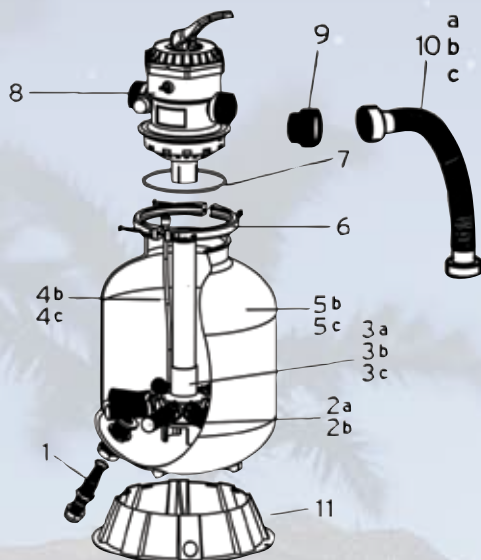

Pump & Filter Replacement Parts

Large Sand Filter & Combo Pack Replacement Parts

		Ref #	Ctn.	Qty.	Retail
B2828	19" Sand Filter - Tank Only	5B	1		330.08
B2829	24" Sand Filter - Tank Only	5C	1		533.64
B2830	Drain Plug Assembly for B8315, B8318 and B8322	1	1		8.83
B2831	6-Way Valve for B8315, B8318 and B8322	8	1		163.85
B2832	Tank O-Ring for B8315, B8318 and B8322	7	1		9.66
B2833	Tank Clamp for B8315, B8318 and B8322	6	1		28.45
B2834	Stem Pipe for B8315 (16" Sand Filter)	3A	1		40.74
B2835	Stem Pipe for B8318 (19" Sand Filter)	3B	1		48.08
B2836	Stem Pipe for B8322 (24" Sand Filter)	3C	1		53.54
B2837	Lateral for B8315 and B8318	2A	1		6.08
B2838	Lateral for B8322	2B	1		8.45
B2840	Air Bleed Assembly for B8318 (19" Sand Filter)	4B	1		9.32
B2841	Air Bleed Assembly for B8322 (24" Sand Filter)	4C	1		11.44
B2842	Hose Adapter for B8315, B8318 and B8322	9	1		3.76
B2843	Pump/Filter Hose for B8315 & B8316DE	10A	1		29.19
B2844	1-1/2 HP Pump Impeller for B8324DE		1		20.17
B2845	Pump/Filter Hose for B8318 & B8319DE	10B	1		36.74
B2846	Pump/Filter Hose For B8322 & B8324DE	10C	1		41.81