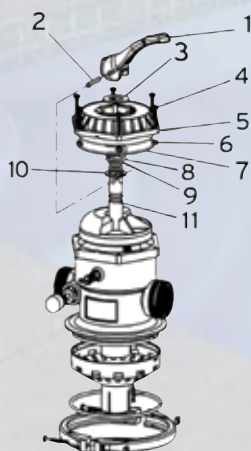

6-Way Valve Replacement Parts

		Ref #	Ctn.	Qty.	Retail
B2848	Lid Assembly for B8315, B8318, B8322 & B2831	1-11	1		89.20
B2849	Spring for B8315, B8318, B8322 & B2831	8	1		10.45
B2850	O-Ring for B8315, B8318, B8322 & B2831	9	1		1.01
B2851	Spring Gasket for B8315, B8318, B8322 & B2831	10	1		1.85
B2852	Valve Core for B8315, B8318, B8322 & B2831	11	1		17.51