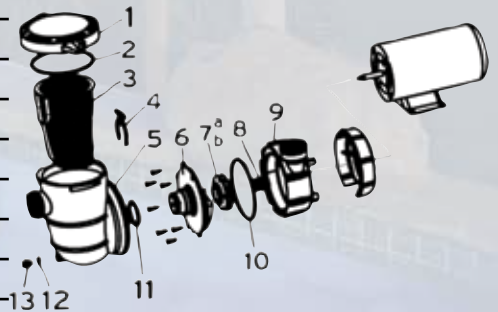

Above Ground Pump Replacement Parts

	Ref #	Ctn.	Qty.	Retail
B8380	See Through Strainer Pump Cover for B8375DE, B8376DE & B8313DE		1	46.80
B8381	Pump Cover O-Ring for B8375DE, B8376DE & B8313DE		2	10.53
B8382	Pump Basket for B8375 & B8376		3	23.64
B8383	Strainer Housing Retainer Clip for B8375 & B8376		4	6.21
B8384	Strainer Housing for B8375 & B8376		5	78.92
B8385	Pump Cover for B8375 & B8376		6	32.99
B8386	Impeller for 3/4 HP - B8375	7A	1	22.55
B8387	Impeller for 1 HP - B8376	7B	1	22.55
B8388	Pump Seal for B8375 & B8376		8	28.66
B8389	Pump Housing for B8375 & B8376		9	38.43
B8390	O-Ring for Pump Housing - B8375 & B8376		10	9.60
B8391	O-Ring for Pump Cover - B8375 & B8376		11	3.39
B8392	O-Ring for Pump Drain Plug - B8375 & B8376		12	0.82
B8393	Strainer Drain Plug for B8375 & B8376		13	4.40