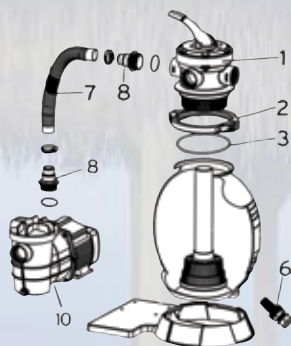

In Ground Pump Replacement Parts

	Ctn.	Qty.	Retail	
B2805	Seal Plate O-Ring for B8313		1	7.48

B2805

Pump & Filter Replacement Parts

Large Sand Filter & Combo Pack Replacement Parts

		Ref #	Ctn.	Qty.	Retail
B2828	19" Sand Filter - Tank Only	5B	1		330.08
B2829	24" Sand Filter - Tank Only	5C	1		533.64
B2830	Drain Plug Assembly for B8315, B8318 and B8322	1	1		8.83
B2831	6-Way Valve for B8315, B8318 and B8322	8	1		163.85
B2832	Tank O-Ring for B8315, B8318 and B8322	7	1		9.66
B2833	Tank Clamp for B8315, B8318 and B8322	6	1		28.45
B2834	Stem Pipe for B8315 (16" Sand Filter)	3A	1		40.74
B2835	Stem Pipe for B8318 (19" Sand Filter)	3B	1		48.08
B2836	Stem Pipe for B8322 (24" Sand Filter)	3C	1		53.54
B2837	Lateral for B8315 and B8318	2A	1		6.08
B2838	Lateral for B8322	2B	1		8.45
B2840	Air Bleed Assembly for B8318 (19" Sand Filter)	4B	1		9.32
B2841	Air Bleed Assembly for B8322 (24" Sand Filter)	4C	1		11.44
B2842	Hose Adapter for B8315, B8318 and B8322	9	1		3.76
B2843	Pump/Filter Hose for B8315 & B8316DE	10A	1		29.19
B2844	1-1/2 HP Pump Impeller for B8324DE		1		20.17
B2845	Pump/Filter Hose for B8318 & B8319DE	10B	1		36.74
B2846	Pump/Filter Hose For B8322 & B8324DE	10C	1		41.81