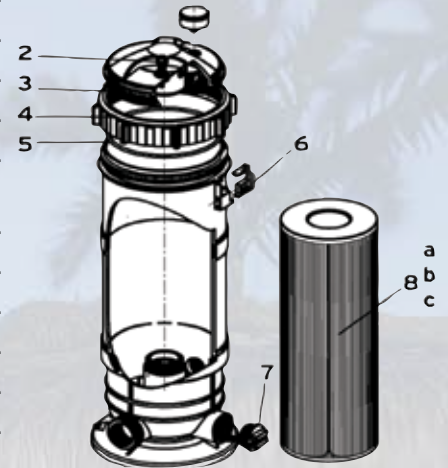

B8315

B8318

B8322

Pump & Filter Replacement Parts

Cartridge Filters & Combo Pack Replacement Parts

	Ref #	Ctn.	Qty.	Retail
B8326	Cartridge Replacement for 25 Square Foot Filter (B8325)	8A	4	53.14
B8327	Plug w/O-Ring for B8372 & B8373		1	2.29
B8330	Platform & 6pc Bolts/Gaskets For Cartridge Filter Combo		1	37.56
B8334	1-1/2" Pump or Filter Union		1	7.48
B8353	Union Connector for Cartridge Filter Combo Packs		24	9.38
B8356	Cartridge Replacement for 50 Square Foot Filter (B8350)	8B	4	80.57
B8357	Tank Top Replacement For 200 Square Foot Filter (B8373)		1	133.27
B8360	Filter Tank O-Ring for B8372/B8373		1	8.61
B8361	Air Relief Plug and O-Ring for Cartridge Filters		2	3.76
B8362	Filter Tank Cover (no gauge or plug) for Cartridge Filters		3	34.93
B8363	Filter Cover Ring for Cartridge Filters		4	26.97
B8364	Filter Cover O-Ring for Cartridge Filters		5	15.34
B8365	Cover Ring Latch for Cartridge Filters		6	3.76
B8366	1-1/2" Bottom Plug with O-Ring for Cartridge Filters		7	1.96
B8367	2" Plug w/O-Ring for B8372/B8373		1	3.15
B8368	Tank O-Ring for B8372/B8373		1	11.44
B8369	Locking Ring Latch/Locking Ring for B8372		1	102.43
B8371	Cartridge Replacement for 70 Square Foot Filter (B8370)	8C	4	141.66